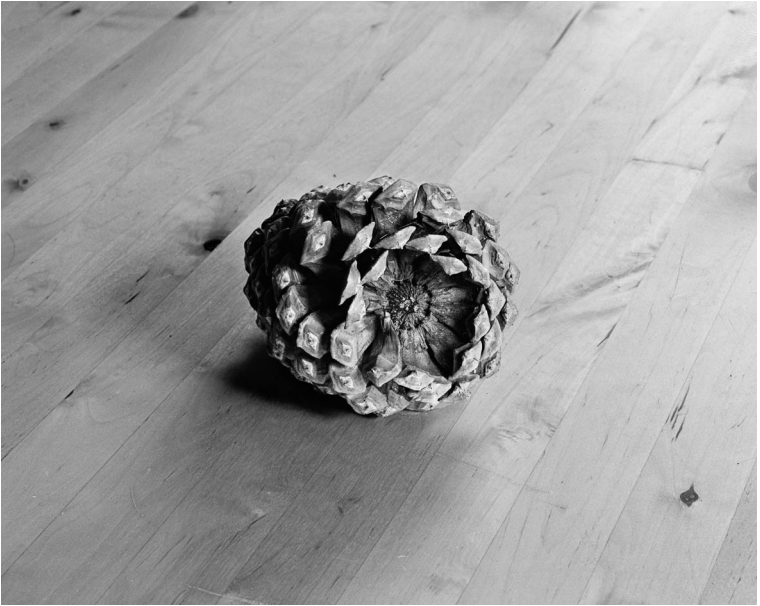

# Interiors

**Cameron Crone**

**Peephole A, 2013**  
**Cat on Table #2, 2016**  
**Tangle, 2013**  
**Built-Ins, 2016**  
**Fur and Adhesive, 2016**  
**Father's Sculpture #2, 2015**  
**Cat on Table, 2013**  
**Mirrored Window, 2013**  
**Peephole B, 2013**  
**Underside, 2015**  
**Heater, 2016**  
**Vacuum, 2016**  
**Swell, 2016**  
**Flooring and Wedge, 2013-2014**  
**Pinecone, 2015**  
**Outside Inside, 2016**  
**Peephole C, 2013**