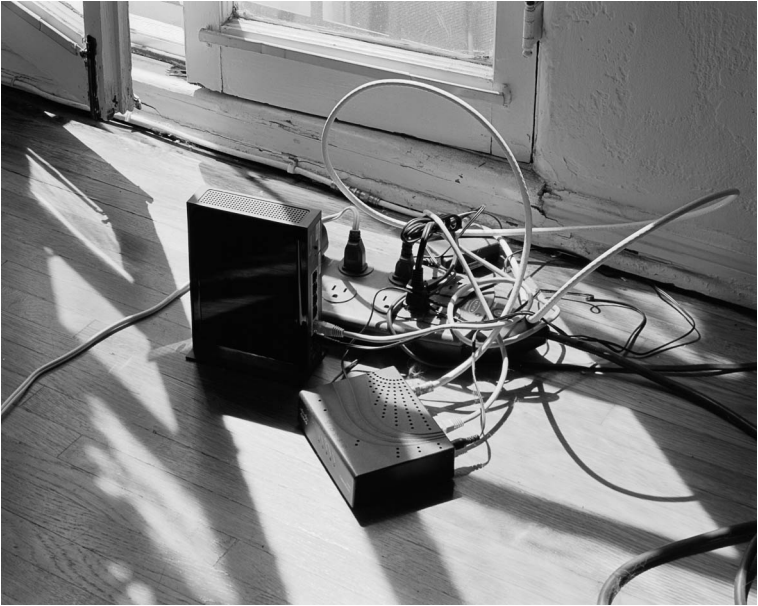

# Interiors

**Cameron Crone**

**Peephole A, 2013**  
**Cat on Table #2, 2016**  
**Tangle, 2013**  
**Built-Ins, 2016**  
**Fur and Adhesive, 2016**  
**Father's Sculpture #2, 2015**  
**Cat on Table, 2013**  
**Mirrored Window, 2013**  
**Peephole B, 2013**  
**Underside, 2015**  
**Heater, 2016**  
**Vacuum, 2016**  
**Swell, 2016**  
**Flooring and Wedge, 2013-2014**  
**Pinecone, 2015**  
**Outside Inside, 2016**  
**Peephole C, 2013**