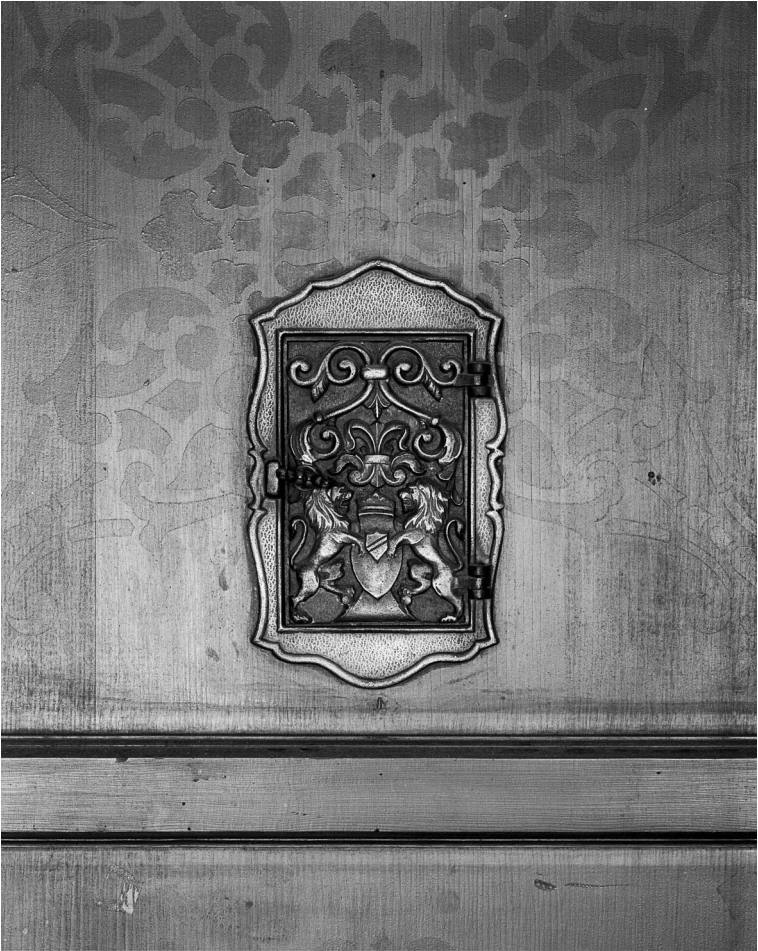

# Interiors

**Cameron Crone**

# Interiors

**Cameron Crone**

**Peephole A, 2013**  
**Cat on Table #2, 2016**  
**Tangle, 2013**  
**Built-Ins, 2016**  
**Fur and Adhesive, 2016**  
**Father's Sculpture #2, 2015**  
**Cat on Table, 2013**  
**Mirrored Window, 2013**  
**Peephole B, 2013**  
**Underside, 2015**  
**Heater, 2016**  
**Vacuum, 2016**  
**Swell, 2016**  
**Flooring and Wedge, 2013-2014**  
**Pinecone, 2015**  
**Outside Inside, 2016**  
**Peephole C, 2013**