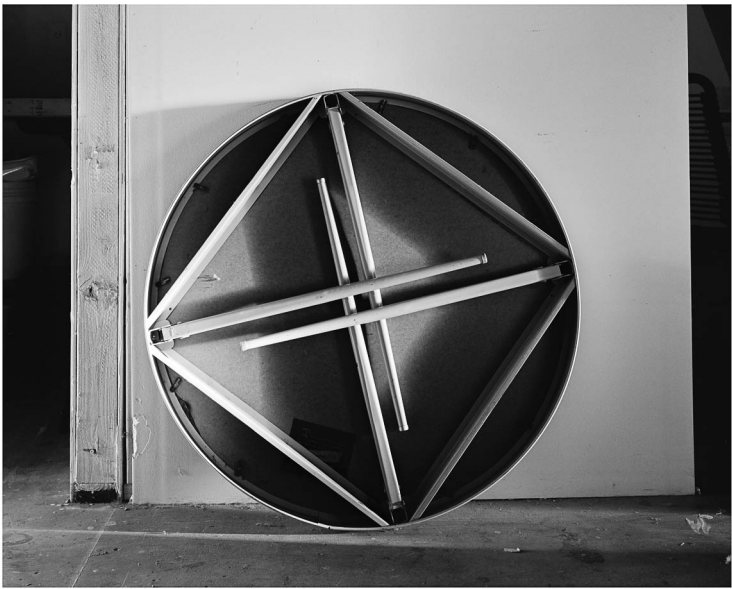

# Interiors

**Cameron Crone**

**Peephole A, 2013**  
**Cat on Table #2, 2016**  
**Tangle, 2013**  
**Built-Ins, 2016**  
**Fur and Adhesive, 2016**  
**Father's Sculpture #2, 2015**  
**Cat on Table, 2013**  
**Mirrored Window, 2013**  
**Peephole B, 2013**  
**Underside, 2015**  
**Heater, 2016**  
**Vacuum, 2016**  
**Swell, 2016**  
**Flooring and Wedge, 2013-2014**  
**Pinecone, 2015**  
**Outside Inside, 2016**  
**Peephole C, 2013**