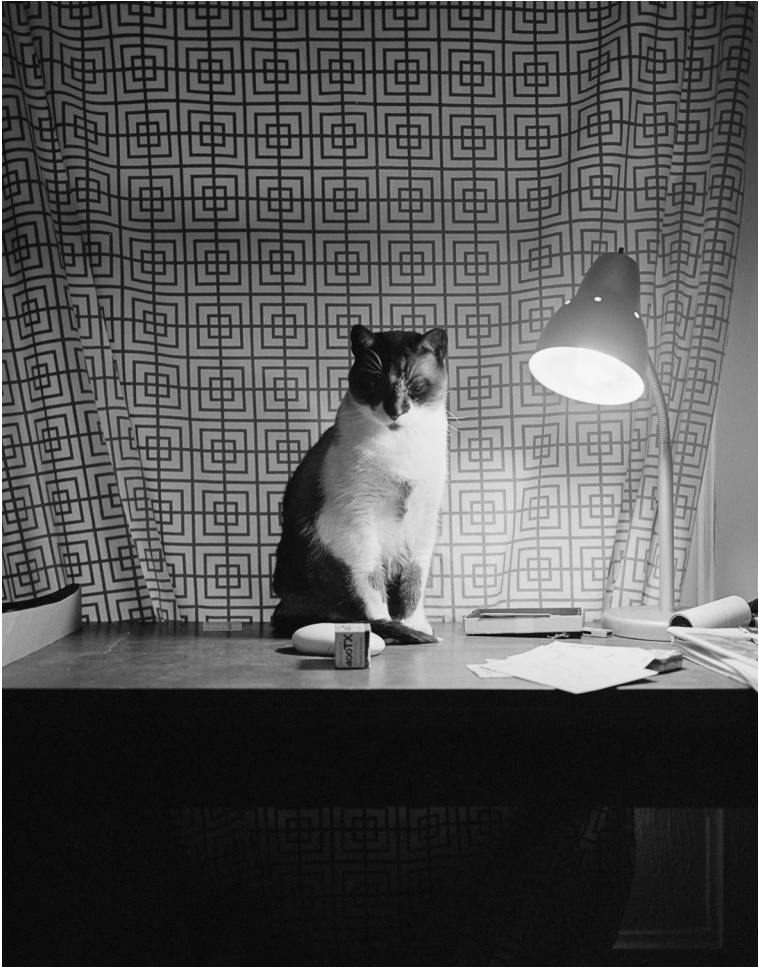

# Interiors

**Cameron Crone**

**Peephole A, 2013**  
**Cat on Table #2, 2016**  
**Tangle, 2013**  
**Built-Ins, 2016**  
**Fur and Adhesive, 2016**  
**Father's Sculpture #2, 2015**  
**Cat on Table, 2013**  
**Mirrored Window, 2013**  
**Peephole B, 2013**  
**Underside, 2015**  
**Heater, 2016**  
**Vacuum, 2016**  
**Swell, 2016**  
**Flooring and Wedge, 2013-2014**  
**Pinecone, 2015**  
**Outside Inside, 2016**  
**Peephole C, 2013**